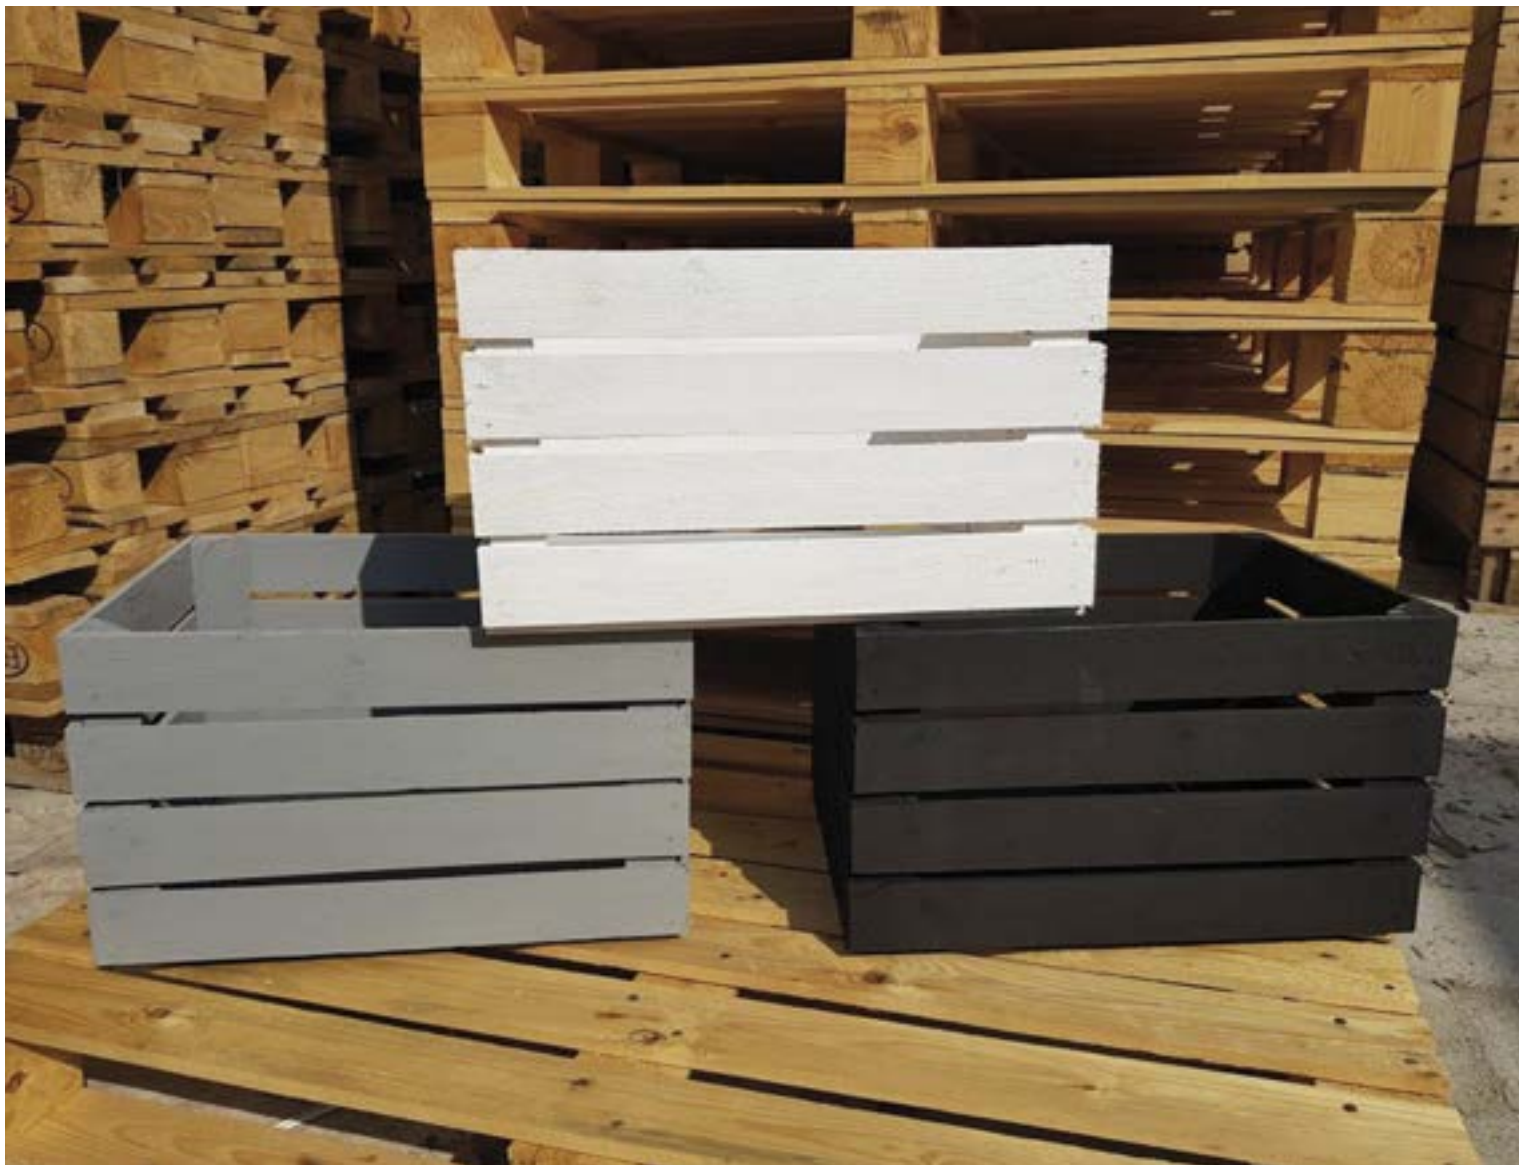

M1044 FRUIT BOX

M1513 FRUIT BOX GRAY

M1511 FRUIT BOX BLACK

M1510 FRUIT BOX WHITE

M1513 FRUIT BOX GRAY ✨ 50 L x 40 W x 30 H
M1511 FRUIT BOX BLACK ✨ 50 L x 40 W x 30 H

M1510 FRUIT BOX WHITE ✨ 50 L x 40 W x 30 H